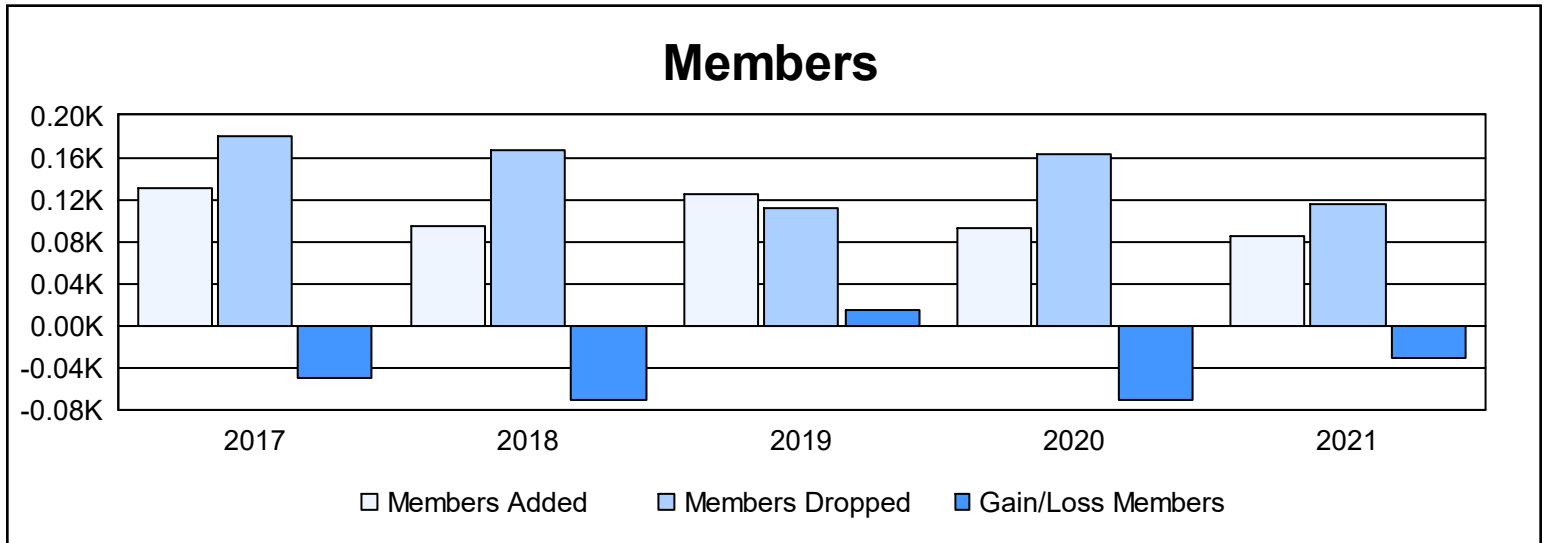

Year	New Clubs	Dropped Clubs	Gain/ Loss Clubs	New Members	Charter Members	Reinstate Members	Transfer Members	Total Member Added	Total Members Dropped	Gain/ Loss Members
2016-2017	0	2	-2	124	0	2	5	131	180	-49
2017-2018	0	2	-2	84	0	8	3	95	166	-71
2018-2019	0	0	0	117	0	3	5	125	111	14
2019-2020	0	2	-2	61	1	14	16	92	163	-71
2020-2021	1	1	0	46	27	8	4	85	115	-30
Average	0	1	-1	86	6	7	7	106	147	-41

Membership Composition June 2021 Cumulative

Gender Composition June 2021 Cumulative