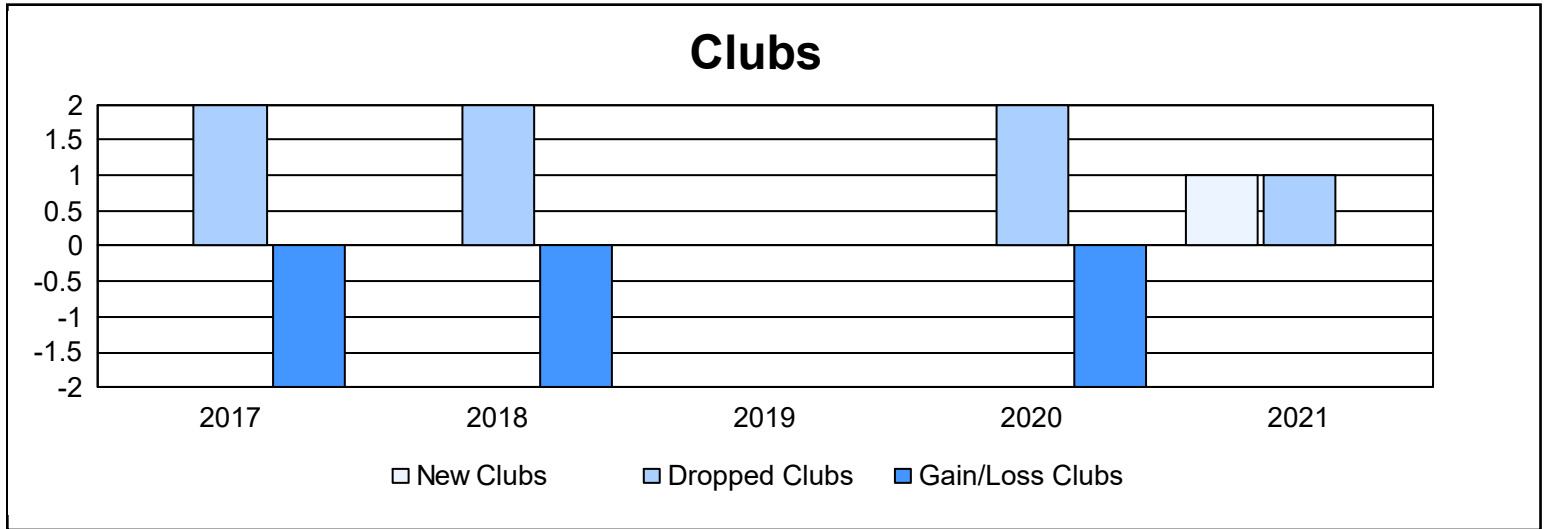

Year	New Clubs	Dropped Clubs	Gain/ Loss Clubs	New Members	Charter Members	Reinstate Members	Transfer Members	Total Member Added	Total Members Dropped	Gain/ Loss Members
2016-2017	0	2	-2	124	0	2	5	131	180	-49
2017-2018	0	2	-2	84	0	8	3	95	166	-71
2018-2019	0	0	0	117	0	3	5	125	111	14
2019-2020	0	2	-2	61	1	14	16	92	163	-71
2020-2021	1	1	0	46	27	8	4	85	115	-30
Average	0	1	-1	86	6	7	7	106	147	-41

Membership Composition June 2021 Cumulative

Gender Composition June 2021 Cumulative